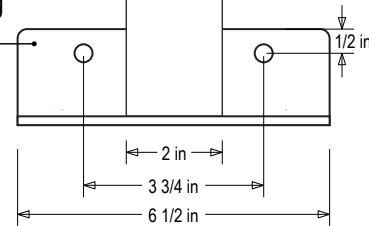

PRODUCT ID: 9680

Wall Mount

MODEL

550 Mount

DIMENSIONS

0" H x 0" W x 0" D (est. 6.199 lbs)

Product View

NOTE: Sign image may not exactly represent the finished product. For illustration purposes only.

Top Mounting Bracket

Aluminum strap dimension varies by sign height.

Bottom Mounting Bracket

Signal-Tech
4985 Pittsburgh Ave.
Erie, PA 16509
Phone: (877) 547-9900
Fax: (814) 835-2300
Email: sales@signal-tech.com
Website: www.signal-tech.com