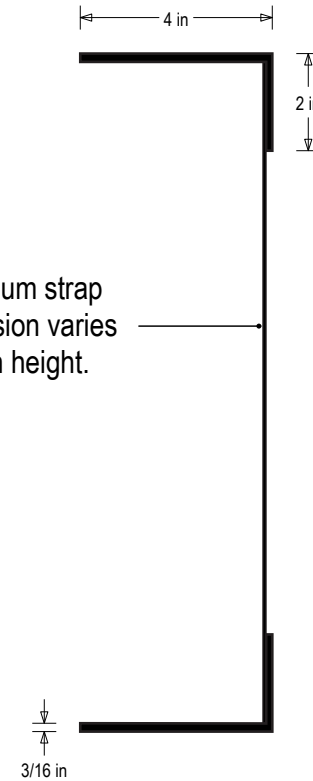

PRODUCT ID: 9680

Wall Mount

MODEL

550 Mount

DIMENSIONS

0" H x 0" W x 0" D (est. 6.199 lbs)

Product View

NOTE: Sign image may not exactly represent the finished product. For illustration purposes only.

Top Mounting Bracket

Aluminum strap dimension varies by sign height.

Bottom Mounting Bracket

Signal-Tech
4985 Pittsburgh Ave.
Erie, PA 16509
Phone: (877) 547-9900
Fax: (814) 835-2300
Email: sales@signal-tech.com
Website: www.signal-tech.com