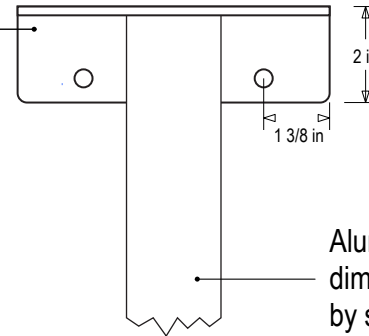

PRODUCT ID: 9680

Wall Mount

MODEL

550 Mount

DIMENSIONS

0" H x 0" W x 0" D (est. 6.199 lbs)

Product View

NOTE: Sign image may not exactly represent the finished product. For illustration purposes only.

Top Mounting Bracket

Aluminum strap dimension varies by sign height.

Bottom Mounting Bracket

Signal-Tech
4985 Pittsburgh Ave.
Erie, PA 16509
Phone: (877) 547-9900
Fax: (814) 835-2300
Email: sales@signal-tech.com
Website: www.signal-tech.com