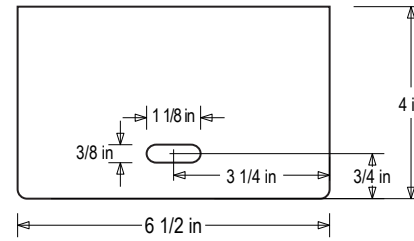

PRODUCT ID: 9680

Wall Mount

MODEL

550 Mount

DIMENSIONS

0" H x 0" W x 0" D (est. 6.199 lbs)

Product View

NOTE: Sign image may not exactly represent the finished product. For illustration purposes only.

Top Mounting Bracket

Aluminum strap dimension varies by sign height.

Bottom Mounting Bracket

Signal-Tech
4985 Pittsburgh Ave.
Erie, PA 16509
Phone: (877) 547-9900
Fax: (814) 835-2300
Email: sales@signal-tech.com
Website: www.signal-tech.com