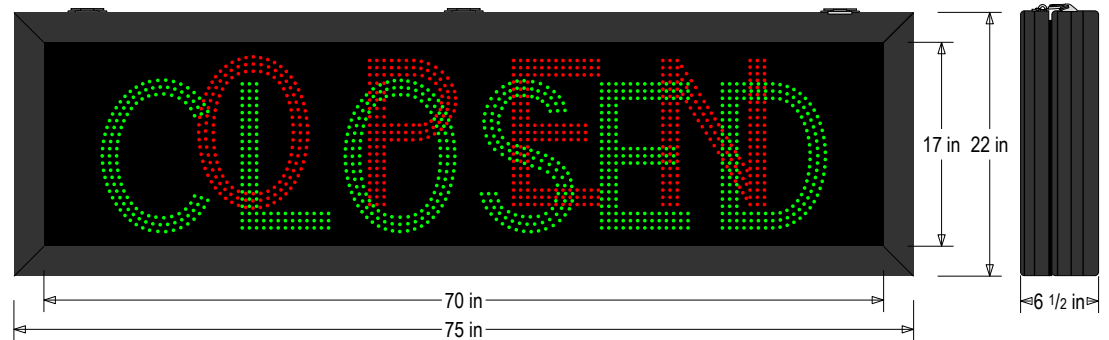

**PRODUCT ID: 68471**  
**DOT LED Blank-Out Sign**

**MODEL**  
 DOT2275RG-100TS/100-240VAC

**DIMENSIONS**  
 22" H x 75" W x 6.5" D (est. 109.34 lbs)

**CLASS**  
 Class: DOT Series  
 Control Method: Switch (not included) or external relay.

**ELECTRICAL**  
 Input Voltage: 100-240 VAC  
 Photodimming: IR photocells for auto photodimming  
 Power Supplies: Redundant  
 UL/cUL Listed: Listed for wet locations

**MESSAGE**  
 Illumination: Super bright direct view LEDs. Message blanks out when off.  
 Sign Messages: See message table below

MESSAGE	LED/COLOR	HEIGHT	AMPS
OPEN	Green Narrow Angle LED	12.0"	0.770-0.321
CLOSED	Red Narrow Angle LED	12.0"	0.346-0.144

NOTE: Above messages are independently controlled.

**Signal-Tech**  
 4985 Pittsburgh Ave.  
 Erie, PA 16509  
 Phone: (877) 547-9900  
 Fax: (814) 835-2300  
 Email: sales@signal-tech.com  
 Website: www.signal-tech.com

**Product View**

NOTE: Sign image may not exactly represent the finished product. For illustration purposes only.

**Sample Display Options**

**Frame Detail**