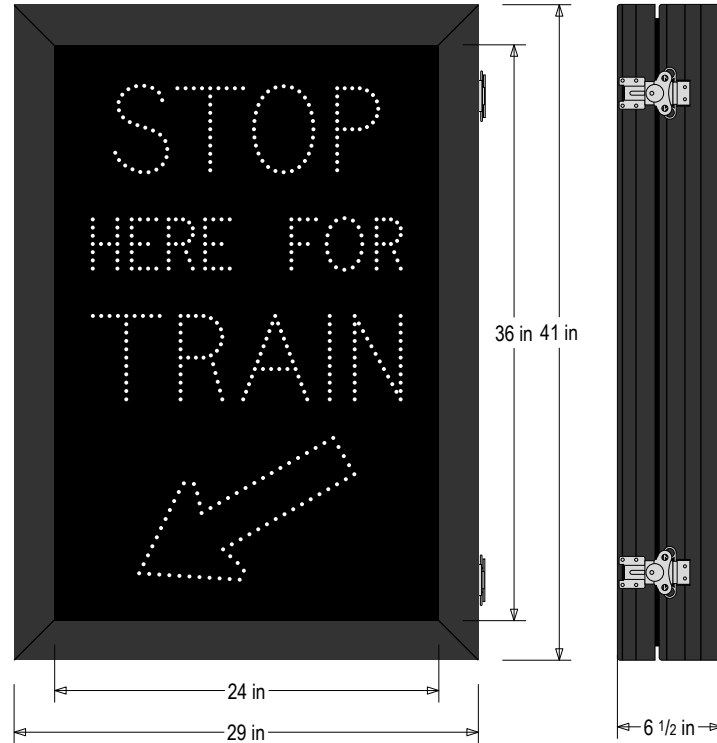

PRODUCT ID: 68302
DOT LED Blank-Out Sign

MODEL
 DOT4129W-K066/100-240VAC

DIMENSIONS
 41" H x 29" W x 6.5" D (est. 75.981 lbs)

CLASS
 Class: DOT Series
 Control Method: Switch (not included) or external relay.

MESSAGE	LED/COLOR	HEIGHT	AMPS
STOP HERE FOR TRAIN w/ Down Left Arrow	White Narrow Angle LED	5.0", 3.0", 8.875"	0.371-0.155

NOTE: Above messages are independently controlled.

Signal-Tech
 4985 Pittsburgh Ave.
 Erie, PA 16509
 Phone: (877) 547-9900
 Fax: (814) 835-2300
 Email: sales@signal-tech.com
 Website: www.signal-tech.com

Product View

NOTE: Sign image may not exactly represent the finished product. For illustration purposes only.

Frame Detail