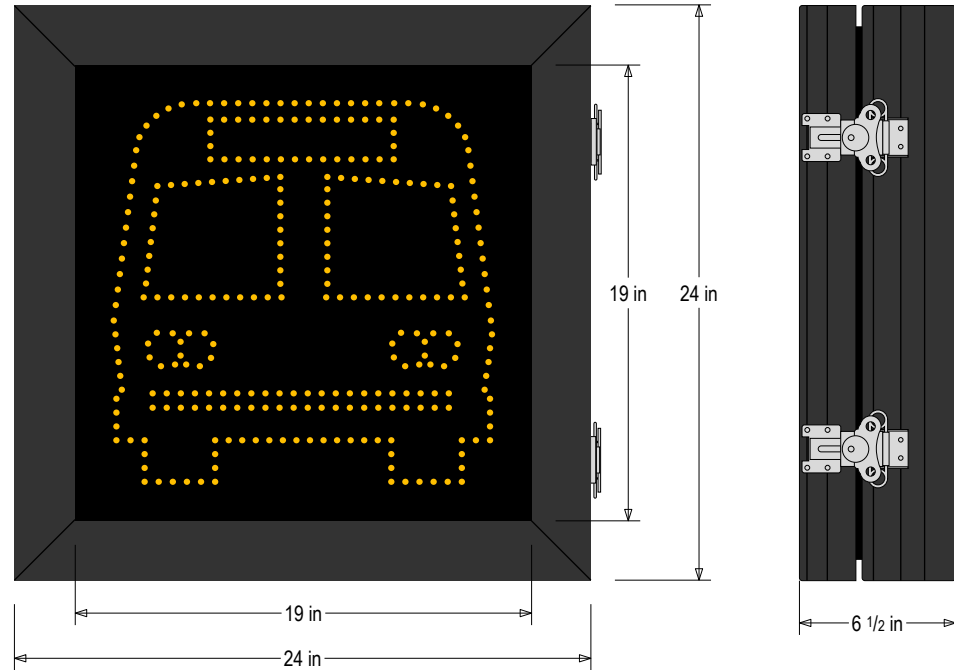

PRODUCT ID: 68019
DOT LED Blank-Out Sign

MODEL
 DOT2424A-K006/100-240VAC

DIMENSIONS
 24" H x 24" W x 6.5" D (est. 46.794 lbs)

CLASS
 Class: DOT Series
 Control Method: Switch (not included) or external relay.

MESSAGE	LED/COLOR	HEIGHT	AMPS
Bus Station Symbol	Amber Narrow Angle LED	15.75"	0.165-0.069

NOTE: Above messages are independently controlled.

Signal-Tech
 4985 Pittsburgh Ave.
 Erie, PA 16509
 Phone: (877) 547-9900
 Fax: (814) 835-2300
 Email: sales@signal-tech.com
 Website: www.signal-tech.com

Product View

NOTE: Sign image may not exactly represent the finished product. For illustration purposes only.

Frame Detail