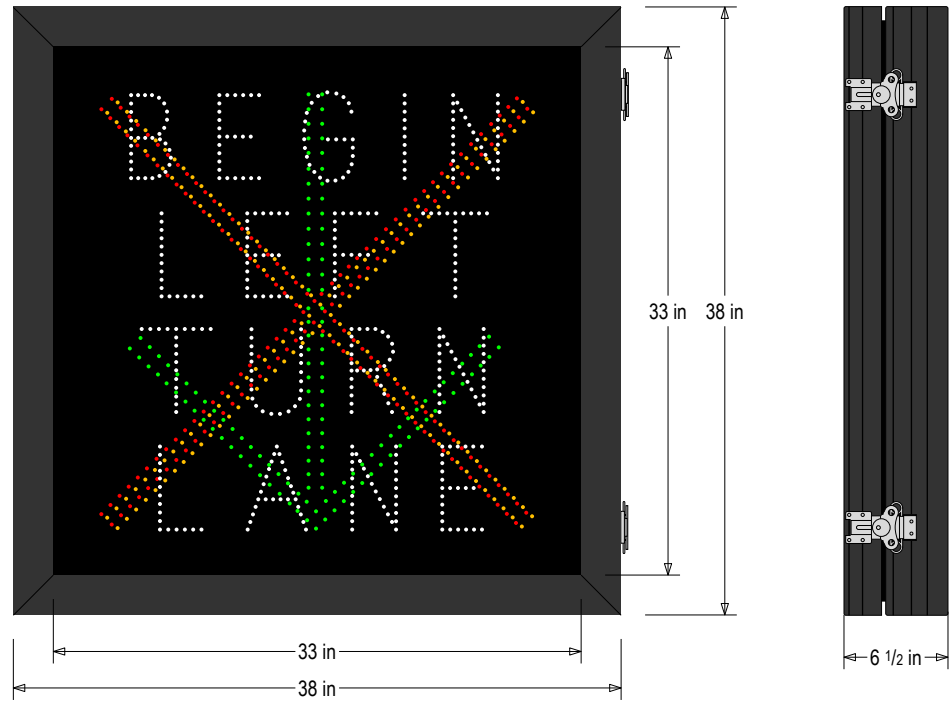

PRODUCT ID: 67891
DOT LED Blank-Out Sign

MODEL
 DOT3838RAGW-S608/100-240VAC

DIMENSIONS
 38" H x 38" W x 6.5" D (est. 89.123 lbs)

CLASS
 Class: DOT Series
 Control Method: Switch (not included) or external relay.

CONSTRUCTION
 Cabinet: Extruded aluminum cabinet with welded seams, NEMA 4X rated/IP66.
 Hinged door with silicone gasket, tool-less stainless-steel latches. 6.5" Deep.
 Face Material: 1/8" impact resistant, smoke-tinted polycarbonate (5109)
 Faces: Single Faced Sign
 Finish: Powdercoat Black

ELECTRICAL
 Input Voltage: 100-240 VAC
 Photodimming: IR photocells for auto photodimming
 Power Supplies: No Redundancy
 UL/cUL Listed: Listed for wet locations

MESSAGE
 Illumination: Super bright direct view LEDs. Message blanks out when off.
 Sign Messages: See message table below

Product View

NOTE: Sign image may not exactly represent the finished product. For illustration purposes only.

MESSAGE	LED/COLOR	HEIGHT	AMPS
X	Red Narrow Angle LED	27.0"	0.104-0.043
X	Amber Narrow Angle LED	27.0"	0.104-0.043
Down Arrow	Green Narrow Angle LED	27.0"	0.133-0.055
BEGIN LEFT TURN LANE	White Narrow Angle LED	5.25"	0.397-0.165