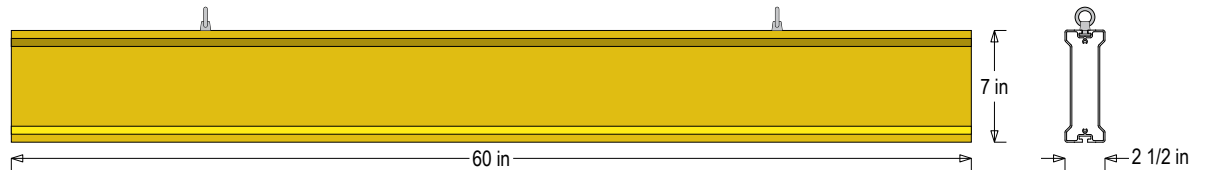

PRODUCT ID: 66756

Non-illuminated Bar Continuous

MODEL

IBAR-C760-KIT

DIMENSIONS

7" H x 60" W x 2.5" D (est. 14.236 lbs)

CLASS

Class: IBAR Series

CONSTRUCTION

Faces: Single Faced Sign

Finish: Traffic Yellow

Graphic: Vinyl applied graphic

IBar: Continuous extruded aluminum bar with end caps and EasyGlide Adjustable Eyebolts for mounting.

MESSAGE

Color: Black reflective vinyl (7803)

Font: Swiss 721 Bold BT

Sign Messages: See message table below

Product View

NOTE: Sign image may not exactly represent the finished product. For illustration purposes only.

Ready to apply 3.75" character set, Black Reflective Vinyl