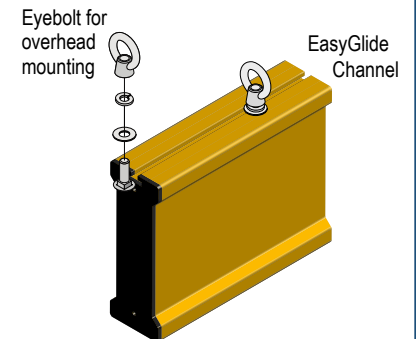

I-Bar Detail

Signal-Tech
4985 Pittsburgh Ave.
Erie, PA 16509
Phone: (877) 547-9900
Fax: (814) 835-2300
Email: sales@signal-tech.com
Website: www.signal-tech.com

Signal-Tech