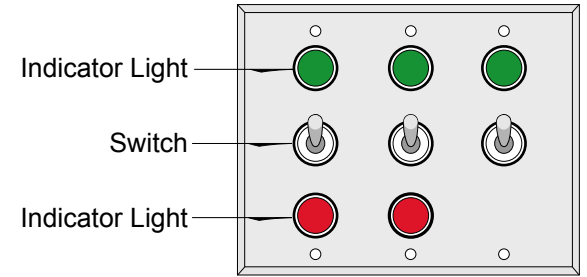

PRODUCT ID: 6649

Switch

MODEL

TG332 SPDT/120VAC

DIMENSIONS

4.5" H x 6.37" W x 1" D (est. 0.581 lbs)

CONSTRUCTION

Finish: Switch plate brushed stainless steel

Switch: Switch with indicator lights

Switch plate: Stamped stainless steel pre-punched for switch(es) and indicator light(s)

ELECTRICAL

Input Voltage: 120VAC

Signal-Tech
4985 Pittsburgh Ave.
Erie, PA 16509
Phone: (877) 547-9900
Fax: (814) 835-2300
Email: sales@signal-tech.com
Website: www.signal-tech.com

Product View

NOTE: Sign image may not exactly represent the finished product. For illustration purposes only.

Front View

Three Gang

Schematic View