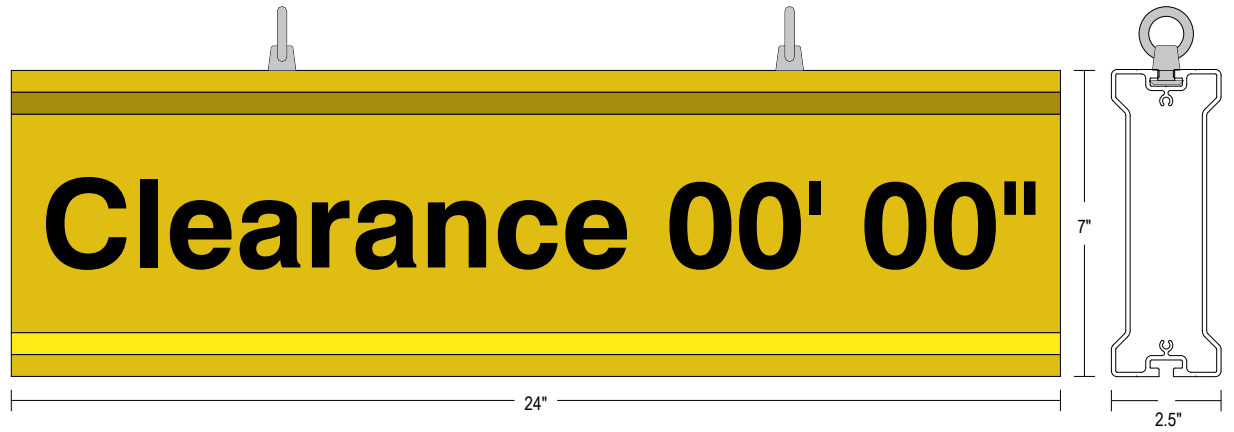

PRODUCT ID: 65907

Non-illuminated Bar Continuous

MODEL

IBAR-C724K-604

DIMENSIONS

7" H x 24" W x 2.5" D (est. 22.6 lbs)

CLASS

Class: IBAR Series

CONSTRUCTION

Faces: Single Faced Sign

Finish: Traffic Yellow

Graphic: Vinyl applied graphic

I-Bar: Continuous extruded aluminum bar with end caps and EasyGlide Adjustable Eyebolts for mounting.

MESSAGE

Color: Black reflective vinyl (7803)

Font: Swiss 721 Bold BT

Sign Messages: See message table below

Product View

NOTE: Sign image may not exactly represent the finished product. For illustration purposes only.

MESSAGE	LED/COLOR	HEIGHT	AMPS
---------	-----------	--------	------