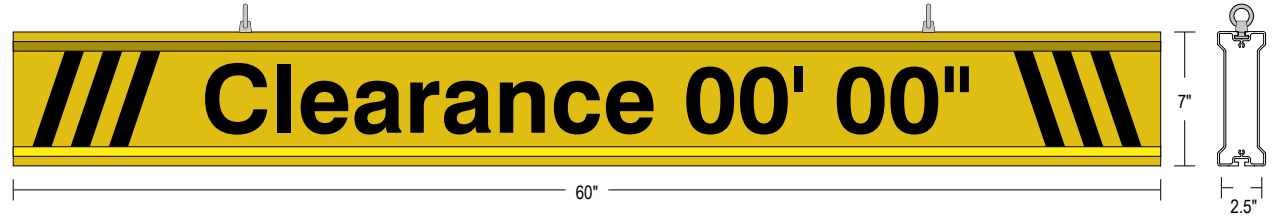

PRODUCT ID: 65904

Non-illuminated Bar Continuous

MODEL

IBAR-C760K-604

DIMENSIONS

7" H x 60" W x 2.5" D (est. 22.6 lbs)

CLASS

Class: IBAR Series

CONSTRUCTION

Faces: Single Faced Sign

Finish: Traffic Yellow

Graphic: Vinyl applied graphic

I-Bar: Continuous extruded aluminum bar with end caps and EasyGlide Adjustable Eyebolts for mounting.

MESSAGE

Color: Black reflective vinyl (7803)

Font: Swiss 721 Bold BT

Sign Messages: See message table below

Product View

NOTE: Sign image may not exactly represent the finished product. For illustration purposes only.

MESSAGE	LED/COLOR	HEIGHT	AMPS
---------	-----------	--------	------