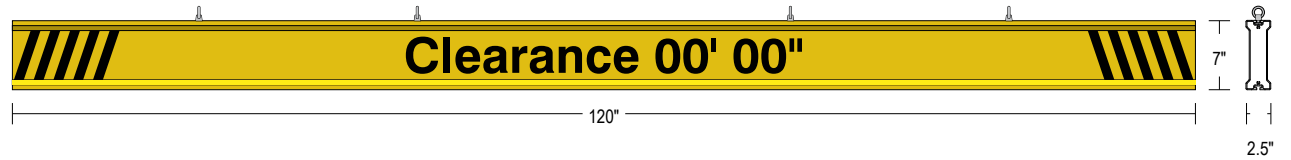

PRODUCT ID: 65868

Non-illuminated Bar Continuous

MODEL

IBAR-C7120K-604

DIMENSIONS

7" H x 120" W x 2.5" D (est. 28.473 lbs)

CLASS

Class: IBAR Series

CONSTRUCTION

Faces: Single Faced Sign

Finish: Traffic Yellow

Graphic: Vinyl applied graphic

I-Bar: Continuous extruded aluminum bar with end caps and EasyGlide Adjustable Eyebolts for mounting.

MESSAGE

Color: Black reflective vinyl (7803)

Font: Swiss 721 Bold BT

Sign Messages: See message table below

Product View

NOTE: Sign image may not exactly represent the finished product. For illustration purposes only.

MESSAGE	LED/COLOR	HEIGHT	AMPS
---------	-----------	--------	------