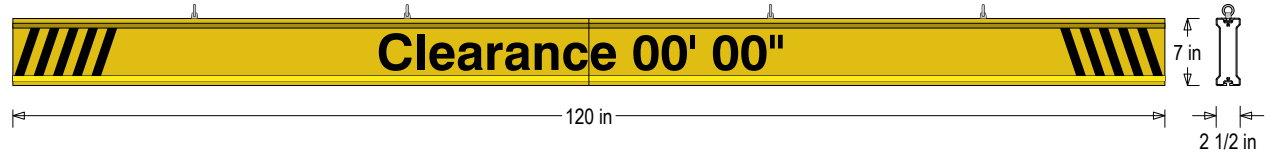

CONSTRUCTION

Faces: Single Faced Sign

Finish: Traffic Yellow

Graphic: Vinyl applied graphic

I-Bar: Modular, extruded aluminum bar with end caps and EasyGlide Adjustable Eyebolts per section for top mounting.

MESSAGE

Color: Black reflective vinyl (7803)

Font: Swiss 721 Bold BT

Sign Messages: See message table below

Product View

NOTE: Sign image may not exactly represent the finished product. For illustration purposes only.

MESSAGE	LED/COLOR	HEIGHT	AMPS
---------	-----------	--------	------

Clearance 00' 00"	Black Reflective Vinyl	3.75"	
-------------------	------------------------	-------	--

NOTE: Above messages are independently controlled.