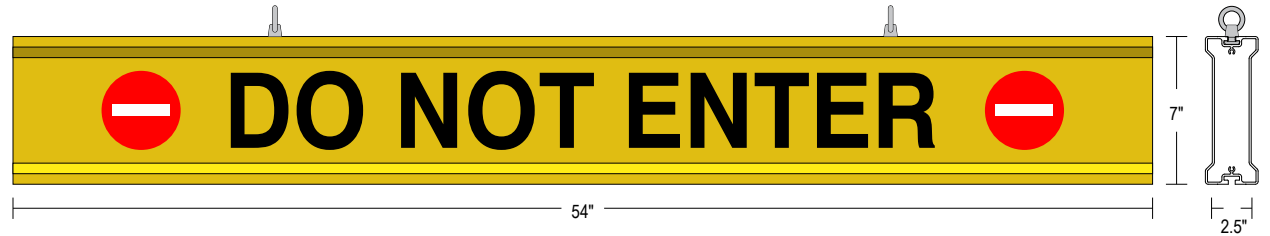

#### DIMENSIONS

7" H x 54" W x 2.5" D (est. 22.6 lbs)

#### CONSTRUCTION

Faces: Single Faced Sign

Finish: Traffic Yellow

Graphic: Vinyl applied graphic

I-Bar: Continuous extruded aluminum bar with end caps and EasyGlide Adjustable Eyebolts for mounting.

#### MESSAGE

Color: Refer to message table (Black, Red and White Reflective Vinyl)

Font: Swiss 721 Bold BT

Sign Messages: See message table below

## Product View

NOTE: Sign image may not exactly represent the finished product. For illustration purposes only.