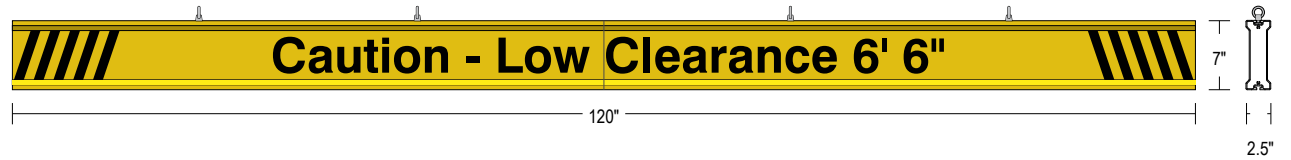

CONSTRUCTION

Faces: Single Faced Sign

Finish: Traffic Yellow

Graphic: Vinyl applied graphic

I-Bar: Modular, extruded aluminum bar with end caps and EasyGlide Adjustable Eyebolts per section for top mounting.

MESSAGE

Color: Black reflective vinyl (7803)

Font: Swiss 721 Bold BT

Sign Messages: See message table below

Product View

NOTE: Sign image may not exactly represent the finished product. For illustration purposes only.

MESSAGE

LED/COLOR

HEIGHT

AMPS

Caution - Low Clearance 6' 6"

Black Reflective Vinyl

3.75"

NOTE: Above messages are independently controlled.