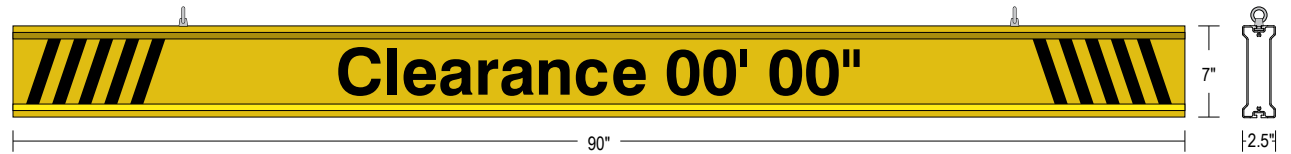

PRODUCT ID: 65800

Non-illuminated Bar Continuous

MODEL

IBAR-C790K-604

DIMENSIONS

7" H x 90" W x 2.5" D (est. 23.557 lbs)

CLASS

Class: IBAR Series

CONSTRUCTION

Faces: Single Faced Sign

Finish: Traffic Yellow

Graphic: Vinyl applied graphic

I-Bar: Continuous extruded aluminum bar with end caps and EasyGlide Adjustable Eyebolts for mounting.

MESSAGE

Color: Black reflective vinyl (7803)

Font: Swiss 721 Bold BT

Sign Messages: See message table below

Product View

NOTE: Sign image may not exactly represent the finished product. For illustration purposes only.

MESSAGE	LED/COLOR	HEIGHT	AMPS
---------	-----------	--------	------