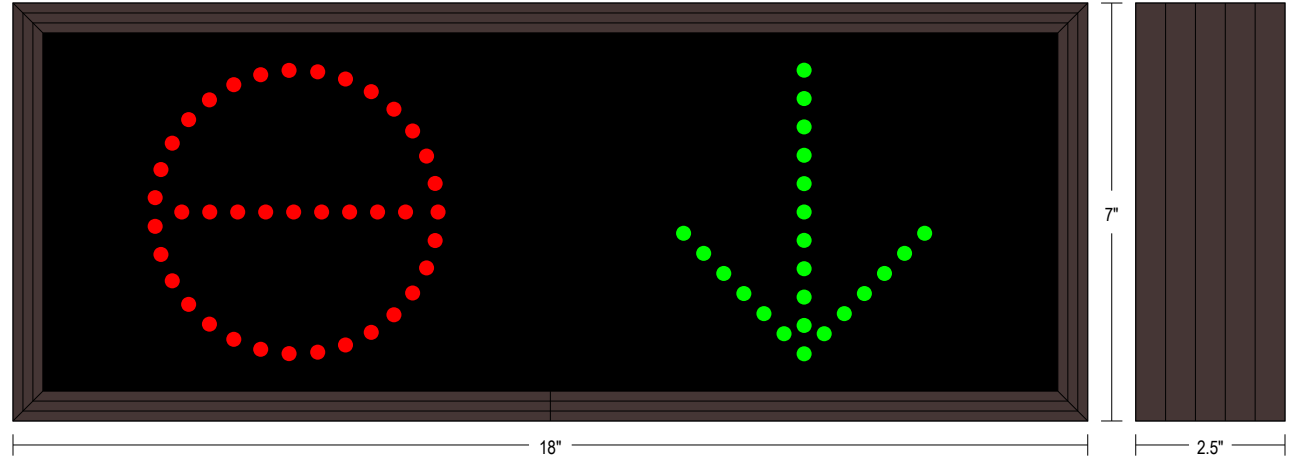

PRODUCT ID: 5935

Outdoor Blank-out LED Direct-view Sign

MODEL

TCL718RG-A604/120-277VAC

DIMENSIONS

7" H x 18" W x 2.5" D (est. 5.245 lbs)

CLASS

CLASS: TCL Series

Faces: Single Faced Sign

Finish: Duranodic Bronze

Mounting Channel: None

ELECTRICAL

Flashing: Not Included

Input Voltage: 120-277 VAC

Photodimming: None

UL/cUL Listed: Listed for wet locations

MESSAGE

Illumination: Super bright direct view LEDs. Message blanks out when off.

Sign Messages: See message table below

Product View

NOTE: Sign image may not exactly represent the finished product. For illustration purposes only.

4.75"

0.019-0.008

Down Arrow

Green Wide Angle LED

4.75"

0.019-0.008

NOTE: Above messages are independently controlled.

Signal-Tech