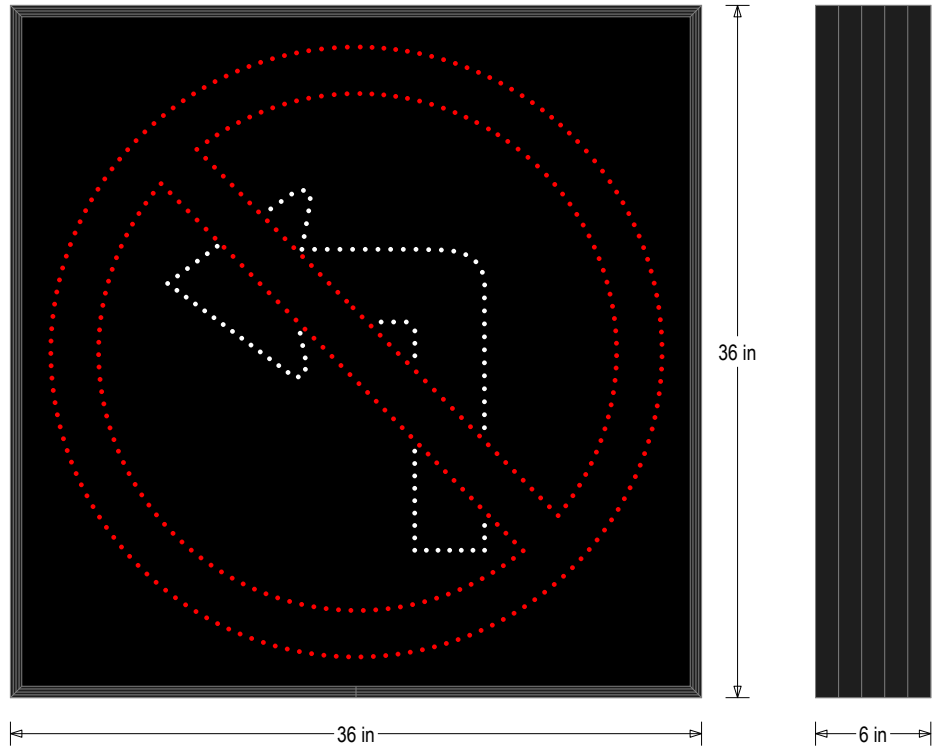

PRODUCT ID: 58831

Traffic-Grade LED Blank-Out Sign

MODEL

STR3636RW-626/120-277VAC

DIMENSIONS

36" H x 36" W x 6" D (est. 52.583 lbs)

CLASS

Class: STO Class

Faces: Single Faced Sign

Finish: Black

Mounting Channel: None

ELECTRICAL

Flashing: Not Included

Input Voltage: 120-277 VAC

Photodimming: Installed

UL/cUL Listed: Listed for wet locations

MESSAGE

Illumination: Super bright direct view LEDs. Message blanks out when off.

Sign Messages: See message table below

Product View

NOTE: Sign image may not exactly represent the finished product. For illustration purposes only.

MESSAGE

MESSAGE	LED/COLOR	HEIGHT	AMPS
R3-2 No Left Turn Symbol	Red, White Narrow Angle LED	31.75", 19.375"	0.245-0.106

LED/COLOR

HEIGHT

AMPS

NOTE: Above messages are independently controlled.

Signal-Tech

4985 Pittsburgh Ave.