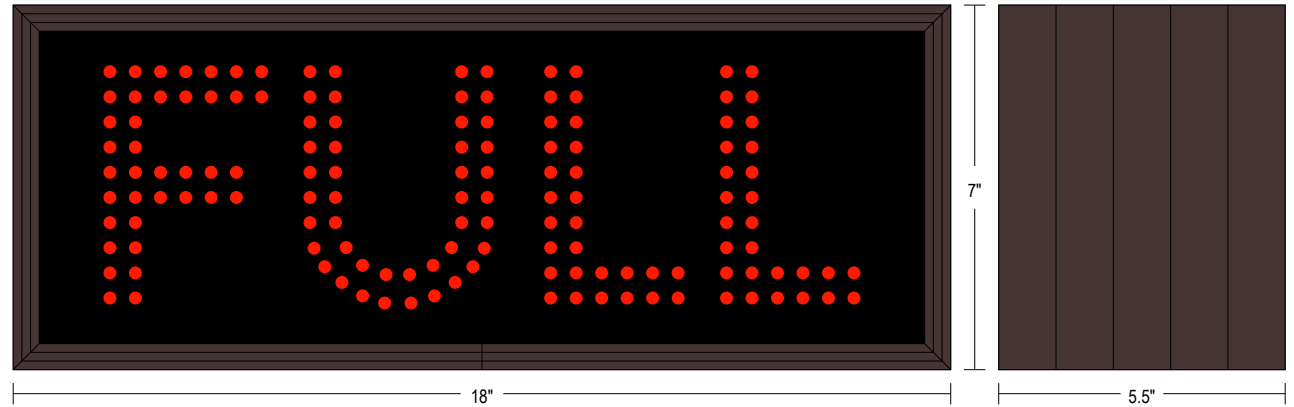

PRODUCT ID: 5858

Outdoor Blank-out LED Direct-view Sign

MODEL

TCL718DRR-135DS/120-277VAC

DIMENSIONS

7" H x 18" W x 5.5" D (est. 6.595 lbs)

CLASS

CLASS: TCL Series

MESSAGE

Illumination: Super bright direct view LEDs. Message blanks out when off.

Sign Messages: See message table below

MESSAGE

MESSAGE	LED/COLOR	HEIGHT	AMPS
FULL	Red Wide Angle LED	4.375"	0.067-0.029
FULL	Red Wide Angle LED	4.375"	0.067-0.029

Product View

NOTE: Sign image may not exactly represent the finished product. For illustration purposes only.

Side A

Side B

Frame Detail