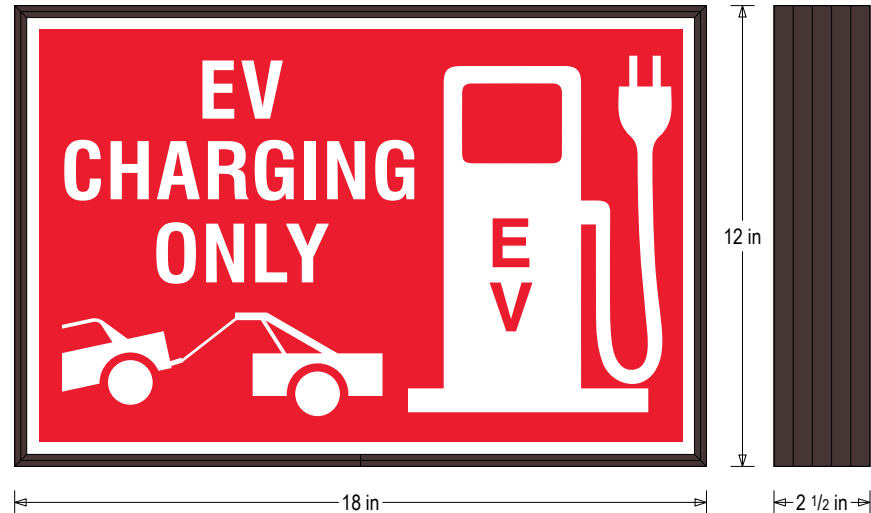

Faces: Single Faced Sign

Finish: Duranodic Bronze

Graphic: Printed graphic applied to surface

Mounting Channel: None

ELECTRICAL

Flashing: Not Included

Input Voltage: 120-277 VAC

UL/cUL Listed: Listed for wet locations

MESSAGE

Color: Red translucent

Font: Swiss 721 Bold Condensed BT

Illumination: White high intensity LED backlit. Message always visible.

Sign Messages: See message table below

Product View

NOTE: Sign image may not exactly represent the finished product. For illustration purposes only.

MESSAGE

LED/COLOR

HEIGHT

AMPS

EV CHARGING ONLY w/ Tow symbol and EV Symbol	Red Translucent, White Wide Angle LED	1.5", 2.75", 9.25"	0.304-0.132
--	---------------------------------------	--------------------	-------------