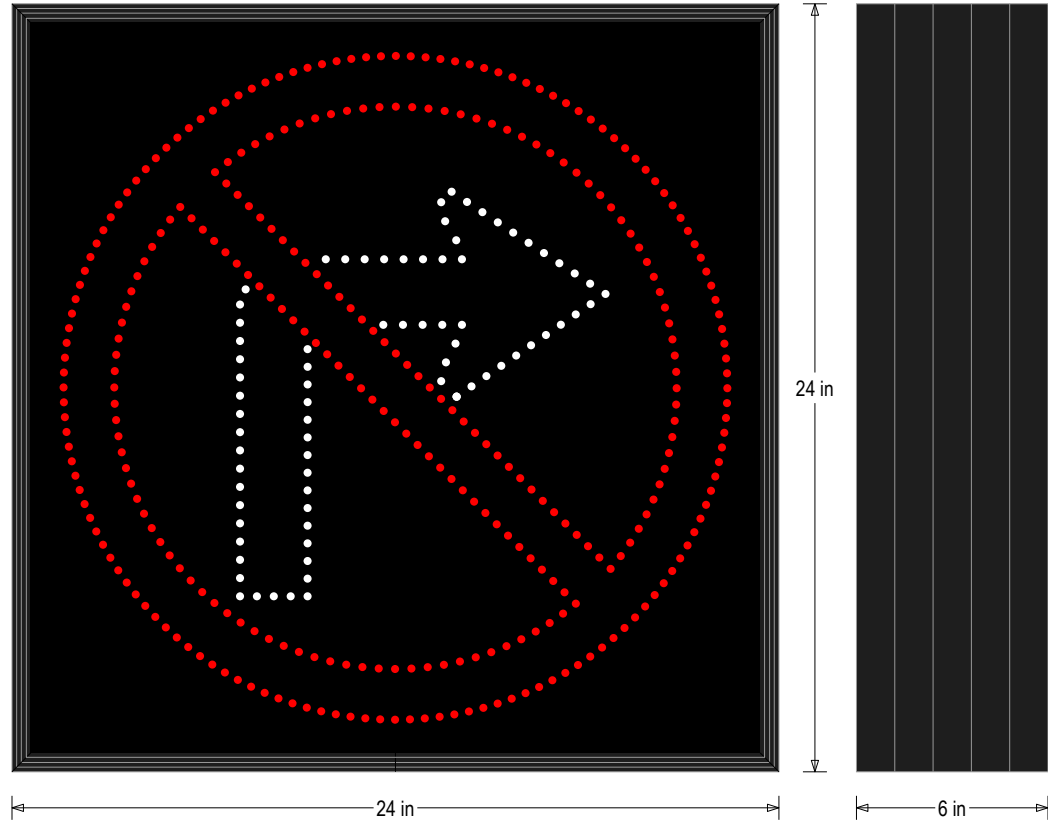

PRODUCT ID: 53911

Traffic-Grade LED Blank-Out Sign

MODEL

STR2424RW-A049/120-277VAC

DIMENSIONS

24" H x 24" W x 6" D (est. 29.196 lbs)

CLASS

Class: STO Class

Faces: Single Faced Sign

Finish: Black

Mounting Channel: None

ELECTRICAL

Flashing: Not Included

Input Voltage: 120-277 VAC

Photodimming: Installed

UL/cUL Listed: Listed for wet locations

MESSAGE

Illumination: Super bright direct view LEDs. Message blanks out when off.

Sign Messages: See message table below

Product View

NOTE: Sign image may not exactly represent the finished product. For illustration purposes only.

MESSAGE	LED/COLOR	HEIGHT	AMPS
No Right Turn Symbol	Red, White Narrow Angle LED	20.75", 12.625"	0.213-0.092

NOTE: Above messages are independently controlled.

Signal-Tech

4985 Pittsburgh Ave.

Erie, PA 16509