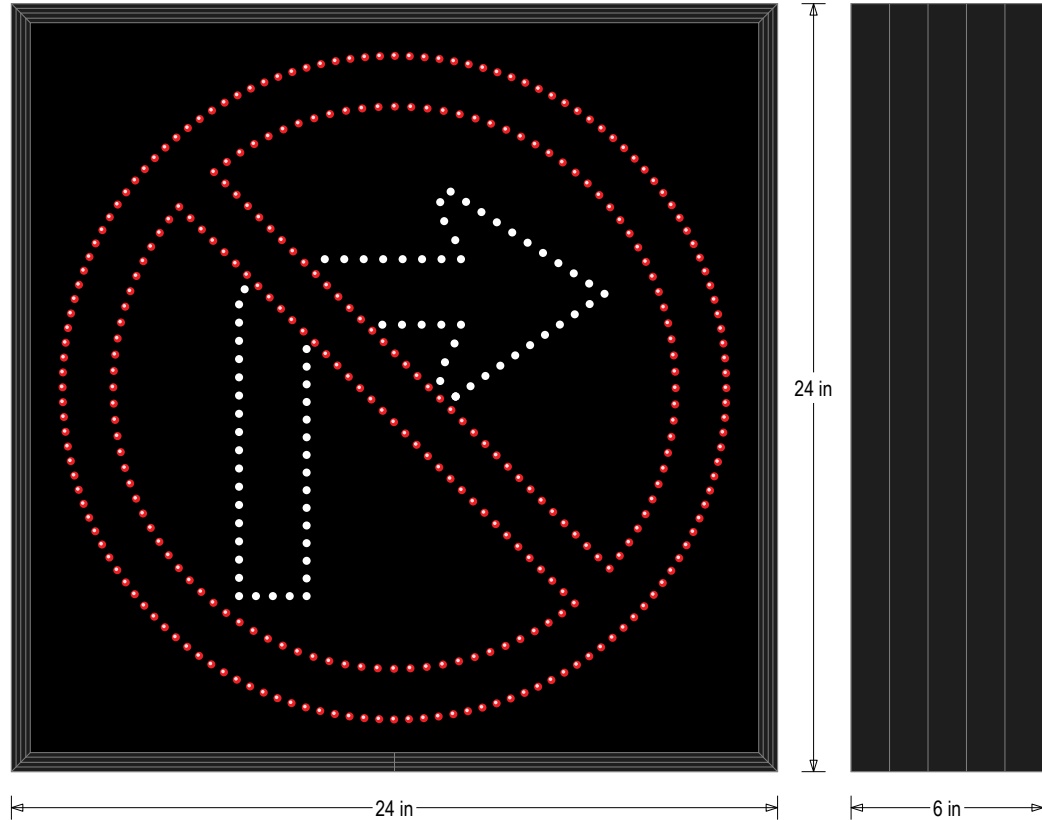

PRODUCT ID: 53311

Traffic-Grade LED Blank-Out Sign

MODEL

STR2424RW-A049/120-277VAC

DIMENSIONS

24" H x 24" W x 6" D (est. 29.196 lbs)

CLASS

Class: STO Class

Control Method: Switch (not included) or external relay.

CONSTRUCTION

Back Construction: 0.125" Lift-n-Shift Back

Cabinet: 1-piece, corrosion resistant, triple hollow, extruded aluminum frame, 6" deep.

Face Material: 1/8" impact resistant, smoke-tinted polycarbonate (5109)

Faces: Single Faced Sign

Finish: Black

Mounting Channel: None

ELECTRICAL

Flashing: Not Included

Input Voltage: 120-277 VAC

Photodimming: Installed

UL/cUL Listed: Listed for wet locations

MESSAGE

Illumination: Super bright direct view LEDs. Message blanks out when off.

Sign Messages: See message table below

Product View

NOTE: Sign image may not exactly represent the finished product. For illustration purposes only.

NOTE: Above messages are independently controlled.

Signal-Tech

4985 Pittsburgh Ave.

Erie, PA 16509

Phone: (877) 547-9900

Fax: (814) 835-2300

Email: sales@signal-tech.com

Website: www.signal-tech.com