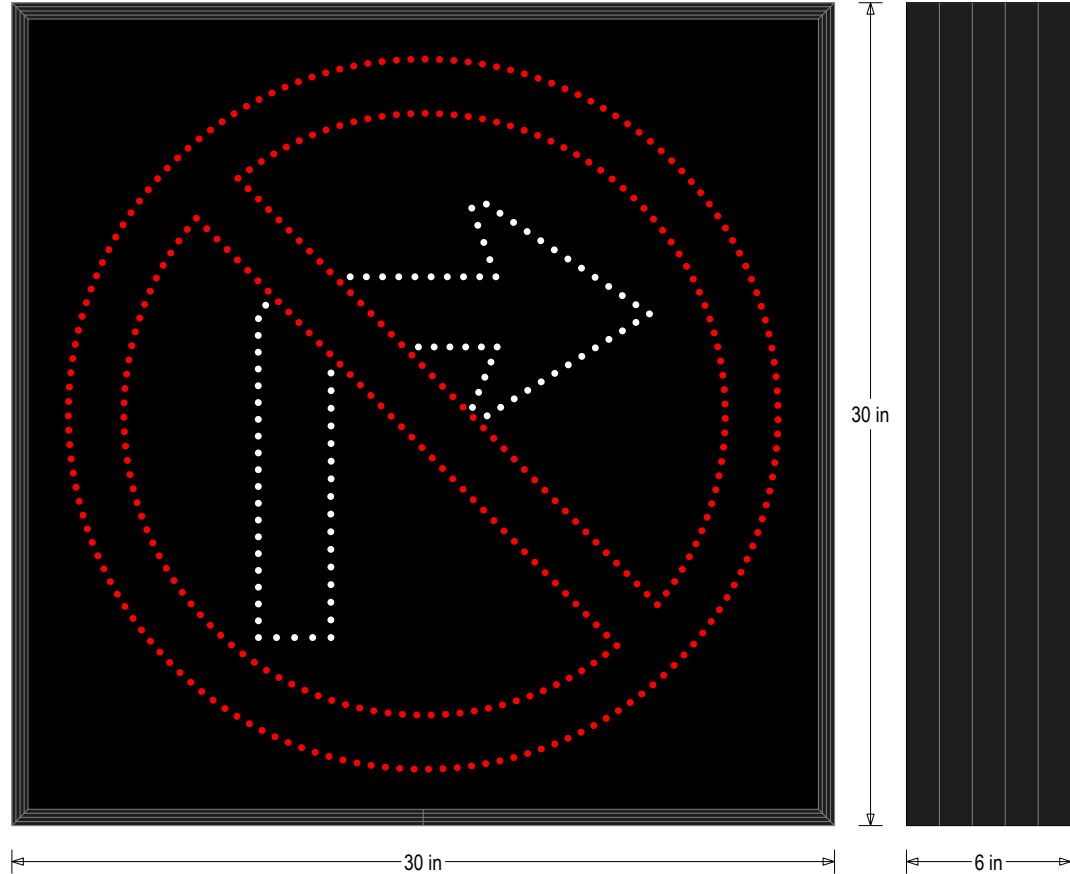

PRODUCT ID: 53310

Traffic-Grade LED Blank-Out Sign

MODEL

STR3030RW-A049/120-277VAC

DIMENSIONS

30" H x 30" W x 6" D (est. 38.851 lbs)

CLASS

Class: STO Class

Control Method: Switch (not included) or external relay.

CONSTRUCTION

Back Construction: 0.125" Lift-n-Shift Back

Cabinet: 1-piece, corrosion resistant, triple hollow, extruded aluminum frame, 6" deep.

Face Material: 1/8" impact resistant, smoke-tinted polycarbonate (5109)

Faces: Single Faced Sign

Finish: Flat Black

Mounting Channel: None

ELECTRICAL

Flashing: Not Included

Input Voltage: 120-277 VAC

Photodimming: Installed

UL/cUL Listed: Listed for wet locations

MESSAGE

Illumination: Super bright direct view LEDs. Message blanks out when off.

Sign Messages: See message table below

Product View

NOTE: Sign image may not exactly represent the finished product. For illustration purposes only.

NOTE: Above messages are independently controlled.

Signal-Tech

4985 Pittsburgh Ave.

Erie, PA 16509

Phone: (877) 547-9900

Fax: (814) 835-2300

Email: sales@signal-tech.com

Website: www.signal-tech.com