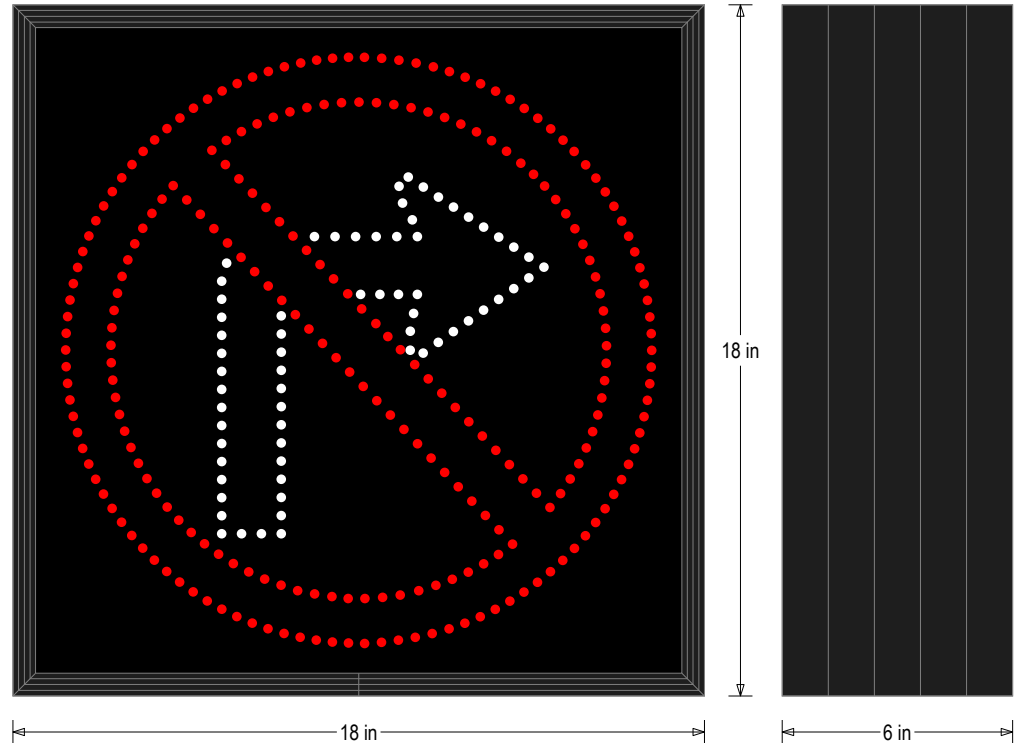

PRODUCT ID: 53309

Traffic-Grade LED Blank-Out Sign

MODEL

STR1818RW-A049/120-277VAC

DIMENSIONS

18" H x 18" W x 6" D (est. 18.943 lbs)

CLASS

Class: STO Class

Faces: Single Faced Sign

Finish: Flat Black

Mounting Channel: None

ELECTRICAL

Flashing: Not Included

Input Voltage: 120-277 VAC

Photodimming: Installed

UL/cUL Listed: Listed for wet locations

MESSAGE

Illumination: Super bright direct view LEDs. Message blanks out when off.

Sign Messages: See message table below

Product View

NOTE: Sign image may not exactly represent the finished product. For illustration purposes only.

MESSAGE

NO RIGHT TURN SYMBOL

LED/COLOR

Red, White Narrow Angle LED

HEIGHT

15.25", 9.25"

AMPS

0.171-0.074