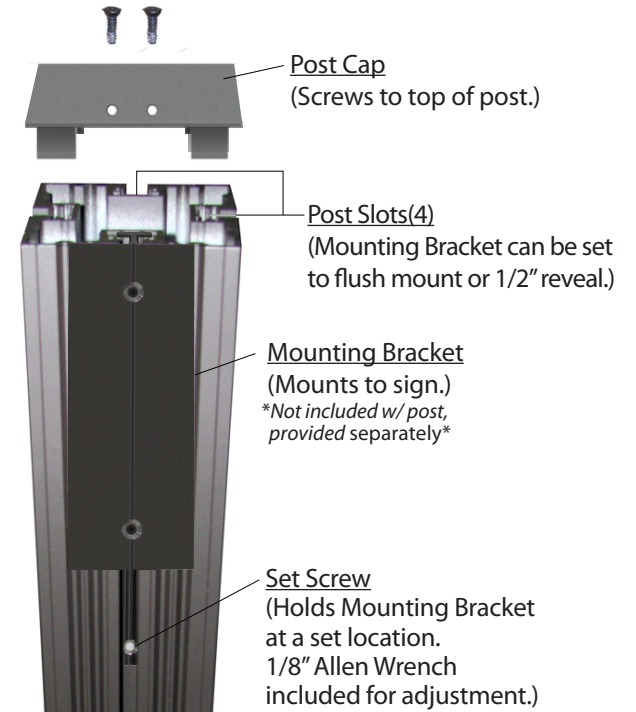

PRODUCT ID: 28586

Post

MODEL

P4X4D120

DIMENSIONS

120" H x 4" W x 4" D (est. 45.69 lbs)

CONSTRUCTION

Finish: Duranodic Bronze

Material: Direct burial 4" x 4" fluted extruded aluminum post (6063-T6) with a sign mounting channel on each side and one end cap. Sign mounting hardware and set screw for securing sign into post channel included.

Product View

NOTE: Sign image may not exactly represent the finished product. For illustration purposes only.

Signal-Tech
4985 Pittsburgh Ave.
Erie, PA 16509
Phone: (877) 547-9900
Fax: (814) 835-2300
Email: sales@signal-tech.com
Website: www.signal-tech.com

Signal-Tech