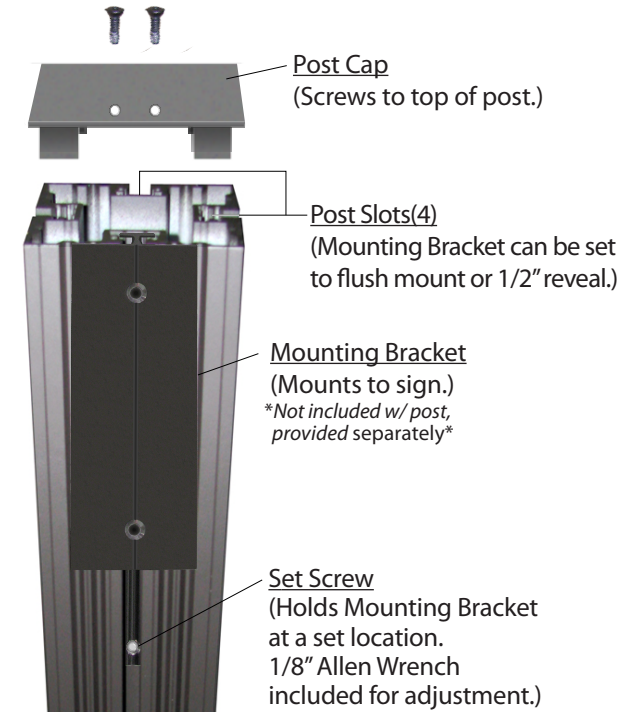

PRODUCT ID: 28585

Post

MODEL

P4X4D90

DIMENSIONS

90" H x 4" W x 4" D (est. 34.278 lbs)

CONSTRUCTION

Finish: Duranodic Bronze

Material: Direct burial 4" x 4" fluted extruded aluminum post (6063-T6) with a sign mounting channel on each side and one end cap. Sign mounting hardware and set screw for securing sign into post channel included.

Product View

NOTE: Sign image may not exactly represent the finished product. For illustration purposes only.

Signal-Tech
4985 Pittsburgh Ave.
Erie, PA 16509
Phone: (877) 547-9900
Fax: (814) 835-2300
Email: sales@signal-tech.com
Website: www.signal-tech.com

Signal-Tech