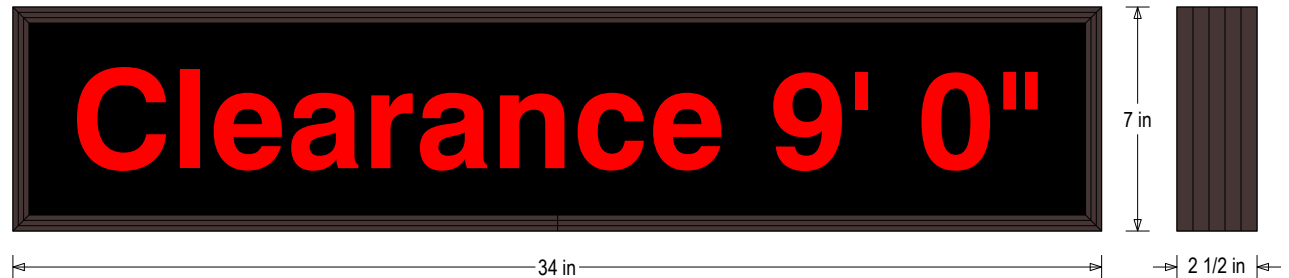

Faces: Single Faced Sign

Finish: Duranodic Bronze

Graphic: Printed graphic applied to surface

Mounting Channel: None

ELECTRICAL

Flashing: Not Included

Input Voltage: 120-277 VAC

UL/cUL Listed: Listed for wet locations

MESSAGE

Color: Black opaque

Font: Swiss 721 Bold BT

Illumination: Backlit with high intensity LEDs. Message blanks out when off

Sign Messages: See message table below

Product View

NOTE: Sign image may not exactly represent the finished product. For illustration purposes only.

| MESSAGE | LED/COLOR | HEIGHT | AMPS |
|-----------------|--------------------|--------|-------------|
| Clearance 9' 0" | Red Wide Angle LED | 3.0" | 0.231-0.100 |

NOTE: Above messages are independently controlled.