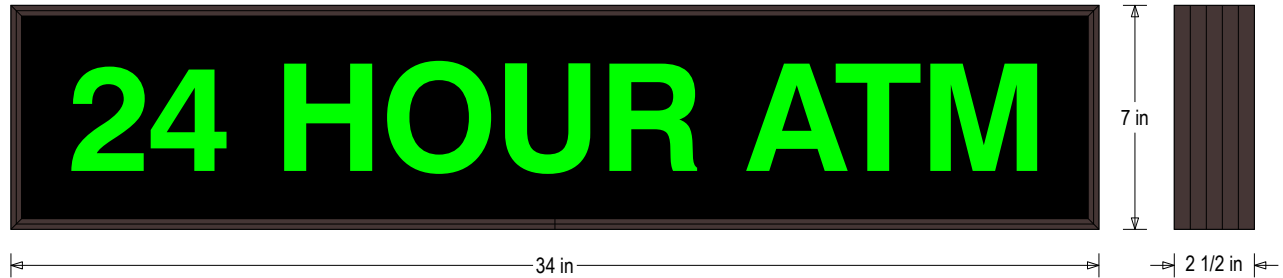

MESSAGE

Color: Black opaque

Font: Swiss 721 Bold BT

Illumination: Backlit with high intensity LEDs. Message blanks out when off

Sign Messages: See message table below

Product View

NOTE: Sign image may not exactly represent the finished product. For illustration purposes only.