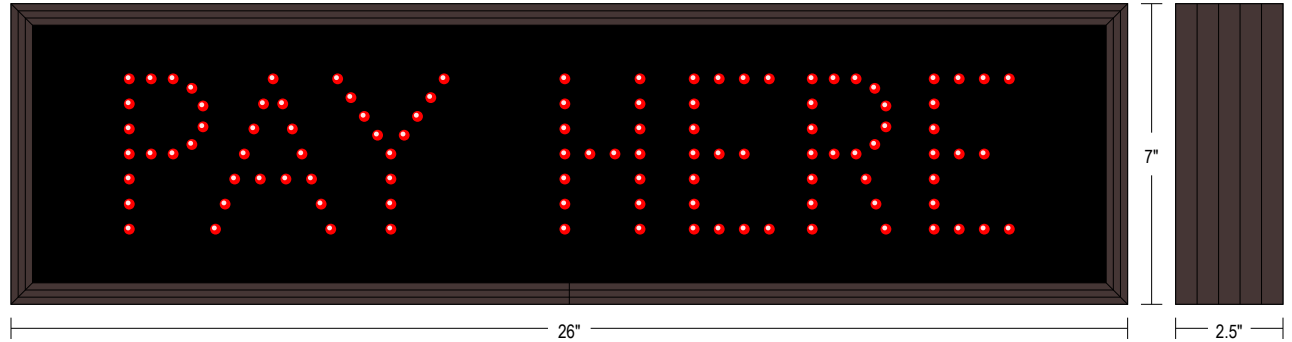

MESSAGE

Illumination: Super bright direct view LEDs. Message blanks out when off.

Sign Messages: See message table below

MESSAGE	LED/COLOR	HEIGHT	AMPS
---------	-----------	--------	------

PAY HERE	Red Wide Angle LED	3.5"	0.053-0.023
----------	--------------------	------	-------------

Product View

NOTE: Sign image may not exactly represent the finished product. For illustration purposes only.

Frame Detail