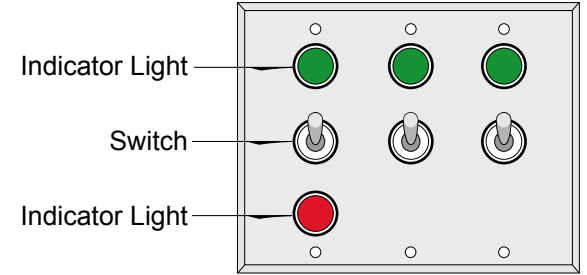

PRODUCT ID: 12418

Switch

MODEL

TG322 SPDT/120VAC

DIMENSIONS

4.5" H x 6.37" W x 1" D (est. 1 lbs)

CONSTRUCTION

Finish: Switch plate brushed stainless steel

Switch: Switch with indicator lights

Switch plate: Stamped stainless steel pre-punched for switch(es) and indicator light(s)

ELECTRICAL

Input Voltage: 120VAC

Signal-Tech
4985 Pittsburgh Ave.
Erie, PA 16509
Phone: (877) 547-9900
Fax: (814) 835-2300
Email: sales@signal-tech.com
Website: www.signal-tech.com

Product View

NOTE: Sign image may not exactly represent the finished product. For illustration purposes only.

Front View

Three Gang

Schematic View