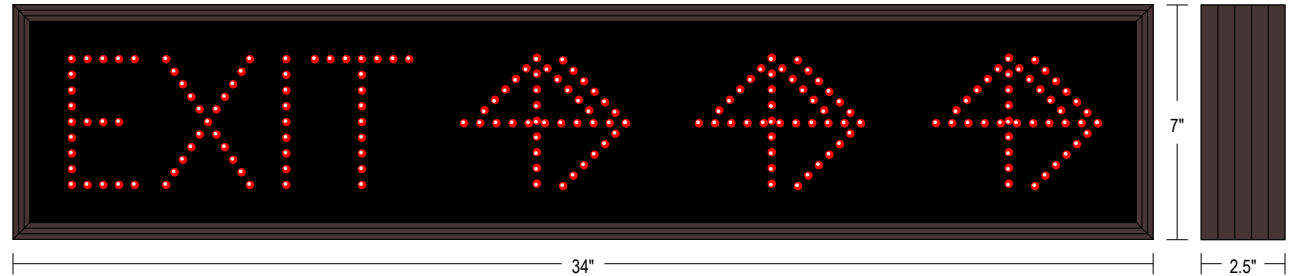

Faces: Single Faced Sign

Finish: Duranodic Bronze

Mounting Channel: None

ELECTRICAL

Flashing: Not Included

Input Voltage: 120-277 VAC

Photodimming: None

UL/cUL Listed: Listed for wet locations

MESSAGE

Illumination: Super bright direct view LEDs. Message blanks out when off.

Sign Messages: See message table below

Product View

NOTE: Sign image may not exactly represent the finished product. For illustration purposes only.

Sample Display Options

Frame Detail

MESSAGE	LED/COLOR	HEIGHT	AMPS
EXIT	Red Wide Angle LED	4.0"	0.031-0.013
Up Arrows	Red Wide Angle LED	4.0"	0.029-0.013
Right Arrows	Red Wide Angle LED	4.0"	0.029-0.013

NOTE: Above messages are independently controlled.